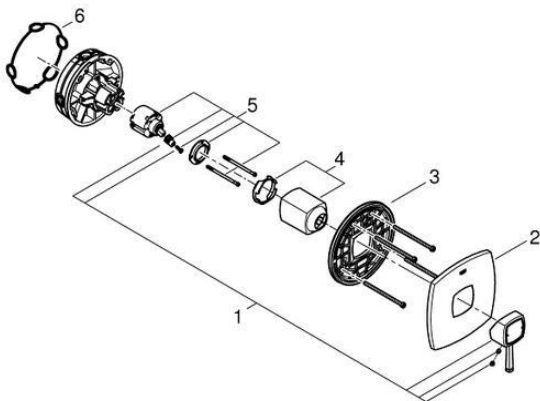

Pos.-nr.	Prod. description	Order-nr.
1	Lever	468331G0
2	escutcheon	48432000
3	mounting plate	48441000
4	cap	48455000
5	Cartridge	46048000
6	Seal	48360000
7	Temperature limiter	46308000*

* Optional accessories

Note:

* All information of the above is for the reference only. No prior notice is made if any changes.