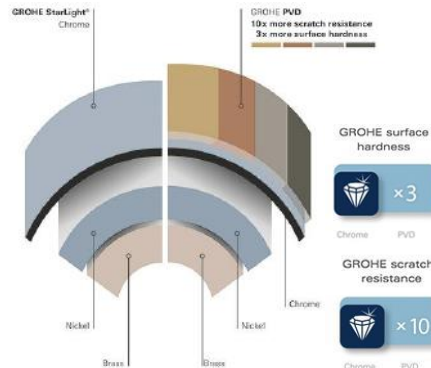

Acme Sanitary Ware Co Ltd

Acme Building, 22-28 Nanking Street, Kowloon, Hong Kong
Tel: 2388 7171 Fax: 2710 8012
E-mail: acme@acmesanitary.com.hk
Website: www.acmesanitaryware.com.hk

Pure Freude
an Wasser

PROJECT		REF		REV	ITEM CODE	
LOCATION		DATE			PAGE	

SANITARY WARE SPECIFICATION SHEET

GROHE GRANDERA

MORE THAN 200 POSSIBLE COMBINATIONS WITH GROHE RAPIDO SMARTBOX

As concealed mixing valves for showers and bathtubs are becoming increasingly successful, concealed units are in great demand. With its minimum installation depth of only 75mm, GROHE's Rapido Smartbox can be easily installed for all showers/bathtubs. The Rapido Smartbox concealed body allows you to control up to three water outlets and is compatible with all GROHE concealed models.

TOMORROW'S GRAND STYLE

The GROHE Grandera collection is both a homage to an age of grandeur long past and an affirmation of modern sensibility, combining the highest standards of quality and craftsmanship with a love of detail and comfort.

Stylistically, the Grandera collection can be combined with a wide range of bathroom furnishings, with the added flexibility of two colors – chrome and chrome / gold.

GROHE SilkMove cartridge technology for smooth handling

This premium tap comes with a continuously variable water temperature and volume adjustment technology, ensuring effortless lever operation even after years of use.

Easy to clean thanks to the GROHE StarLight chrome coating

Just wipe the tap down with a dry cloth – the ultra smooth surface finish is scratch resistant and ensures a lasting luminous sheen. You'll save plenty of time cleaning while your tap always looks shiny and new.

GROHE QuickFix Plus quick and easy installation in a few simple steps

Save time on the installation of your tap with GROHE QuickFix Plus. Consisting of fewer parts, our new system makes the installation process quicker and easier than ever.