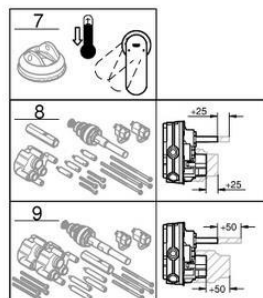

GROHE QuickFix Plus quick and easy installation in a few simple steps

Save time on the installation of your tap with GROHE QuickFix Plus. Consisting of fewer parts, our new system makes the installation process quicker and easier than ever.